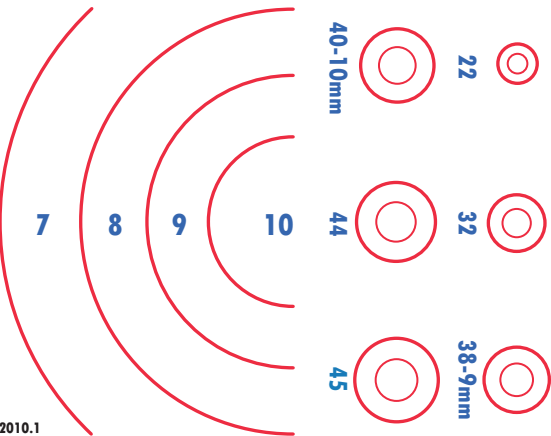

Rev.2010.1

NRA B-6/B-8 Target Overlay  
50 Yard and 25 Yard

Rev.2010.1

NRA B-16 Target Overlay  
25 Yard Slow Fire

NRA B-2 - 50ft Slow Fire

Rev.2010.1

www.CalifPistolMatches.com

NRA B-3 - 50ft Timed & Rapid Fire