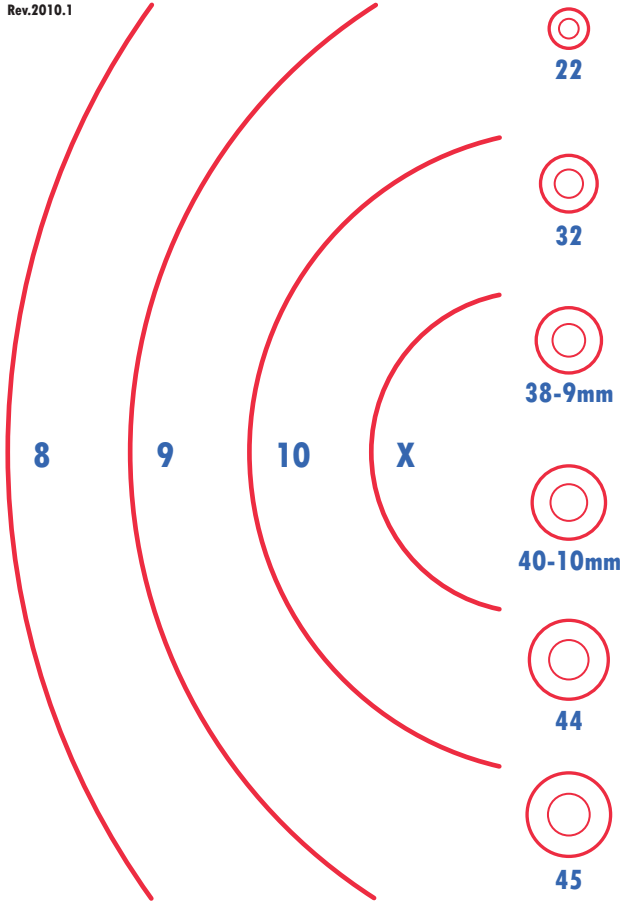

Rev.2010.1

NRA B-6/B-8 Target Overlay  
50 Yard and 25 Yard

Rev.2010.1

NRA B-16 Target Overlay  
25 Yard Slow Fire

NRA B-2 - 50ft Slow Fire

Rev.2010.1

www.CalifPistolMatches.com

NRA B-3 - 50ft Timed & Rapid Fire