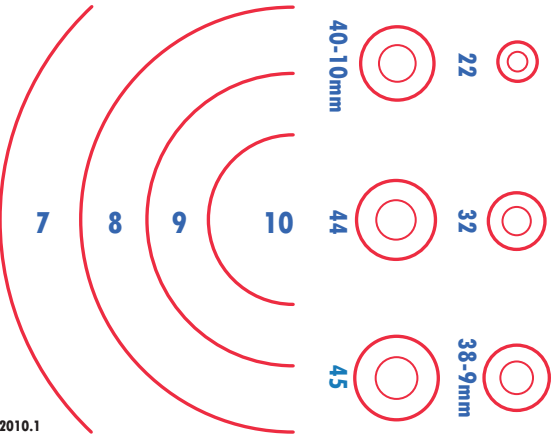

Rev.2010.1

NRA B-6/B-8 Target Overlay
50 Yard and 25 Yard

Rev.2010.1

NRA B-16 Target Overlay
25 Yard Slow Fire

NRA B-2 - 50ft Slow Fire

Rev.2010.1

www.CalifPistolMatches.com

NRA B-3 - 50ft Timed & Rapid Fire