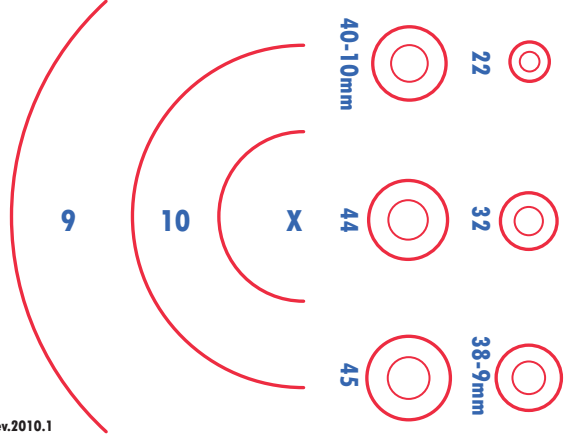

www.CalifPistolMatches.com