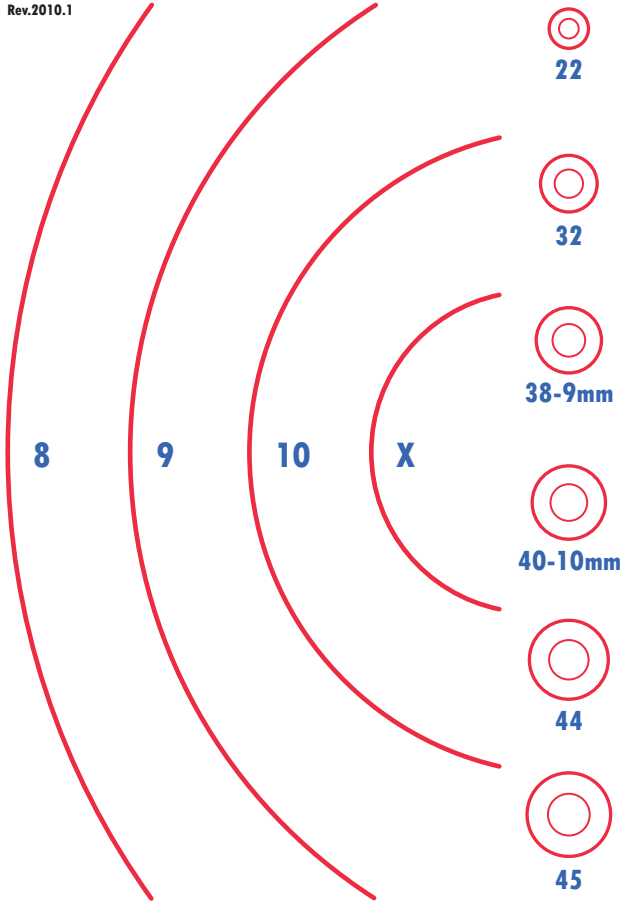

Rev.2010.1

NRA B-6/B-8 Target Overlay
50 Yard and 25 Yard

Rev.2010.1

NRA B-16 Target Overlay
25 Yard Slow Fire

NRA B-2 - 50ft Slow Fire

Rev.2010.1

www.CalifPistolMatches.com

NRA B-3 - 50ft Timed & Rapid Fire