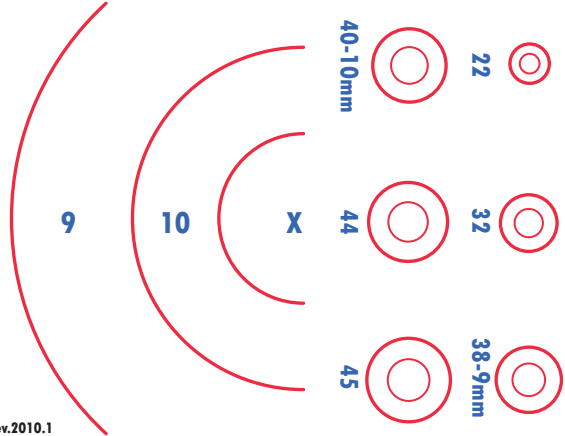

www.CalifPistolMatches.com