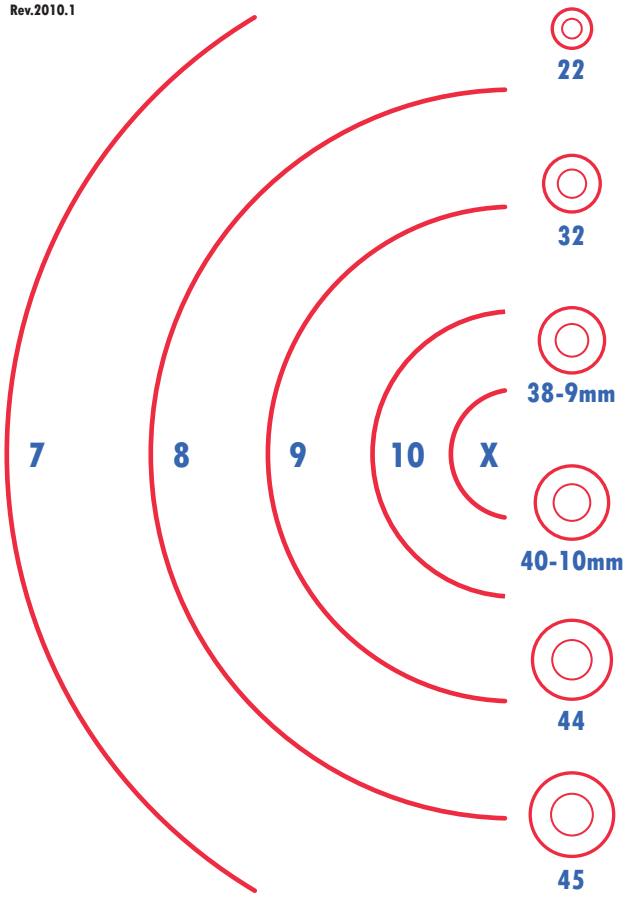

Rev.2010.1

NRA B-6/B-8 Target Overlay  
50 Yard and 25 Yard

Rev.2010.1

NRA B-16 Target Overlay  
25 Yard Slow Fire

NRA B-2 - 50ft Slow Fire

Rev.2010.1

www.CalifPistolMatches.com

NRA B-3 - 50ft Timed & Rapid Fire