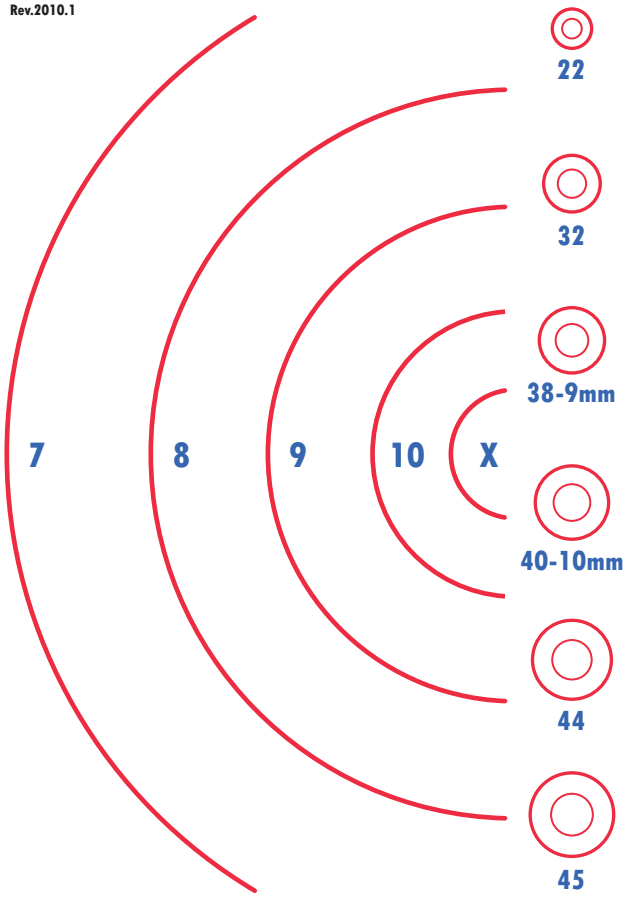

Rev.2010.1

NRA B-6/B-8 Target Overlay
50 Yard and 25 Yard

Rev.2010.1

NRA B-16 Target Overlay
25 Yard Slow Fire

NRA B-2 - 50ft Slow Fire

Rev.2010.1

www.CalifPistolMatches.com

NRA B-3 - 50ft Timed & Rapid Fire